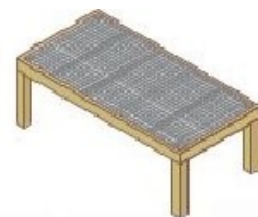

Adjustable Three Tier Rack

Item #	Size	Price
RR006	40"x78"x89"h	\$479

SIGN-UP™ System

Item #	Size	Price
RR013	3'h x 6'	\$172
RR014	3'h x 8'	\$202
RR017	3'h x 2.5'	\$120

Endcap Backboard

Item #	Size	Price
RR009B	4'h x 6'	\$258
RR009W (wire grid)	4'h x 6'	\$258
RR009W (wire grid)	4'h x 6'	\$258

Divider Backboard

Item #	Size	Price
RR008B (board)	3'h x 6'	\$155
RR008L (lattice)	3'h x 6'	\$155

Half Octagon Bench

Item #	Size	Price
RR003	1.5' x 3' x 2'h	\$102
RR004	3' x 6' x 2'h	\$220

Bench

Item #	Size	Price
RR001	3' x 6' x 2'h	\$194
RR002	6' x 6' x 2'h	\$324