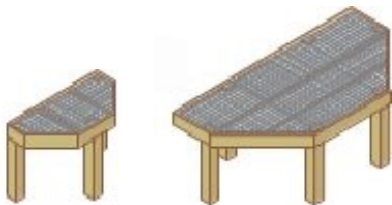

Adjustable Three Tier Rack

Item #	Size	Price
RR006	40"x78"x89"h	\$479

SIGN-UP™ System

Item #	Size	Price
RR013	3'h x 6'	\$172
RR014	3'h x 8'	\$202
RR017	3'h x 2.5'	\$120

Endcap Backboard

Item #	Size	Price
RR009B	4'h x 6'	\$258
RR009W (wire grid)	4'h x 6'	\$258
RR009W (wire grid)	4'h x 6'	\$258

Divider Backboard

Item #	Size	Price
RR008B (board)	3'h x 6'	\$155
RR008L (lattice)	3'h x 6'	\$155

Half Octagon Bench

Item #	Size	Price
RR003	1.5' x 3' x 2'h	\$102
RR004	3' x 6' x 2'h	\$220

Bench

Item #	Size	Price
RR001	3' x 6' x 2'h	\$194
RR002	6' x 6' x 2'h	\$324